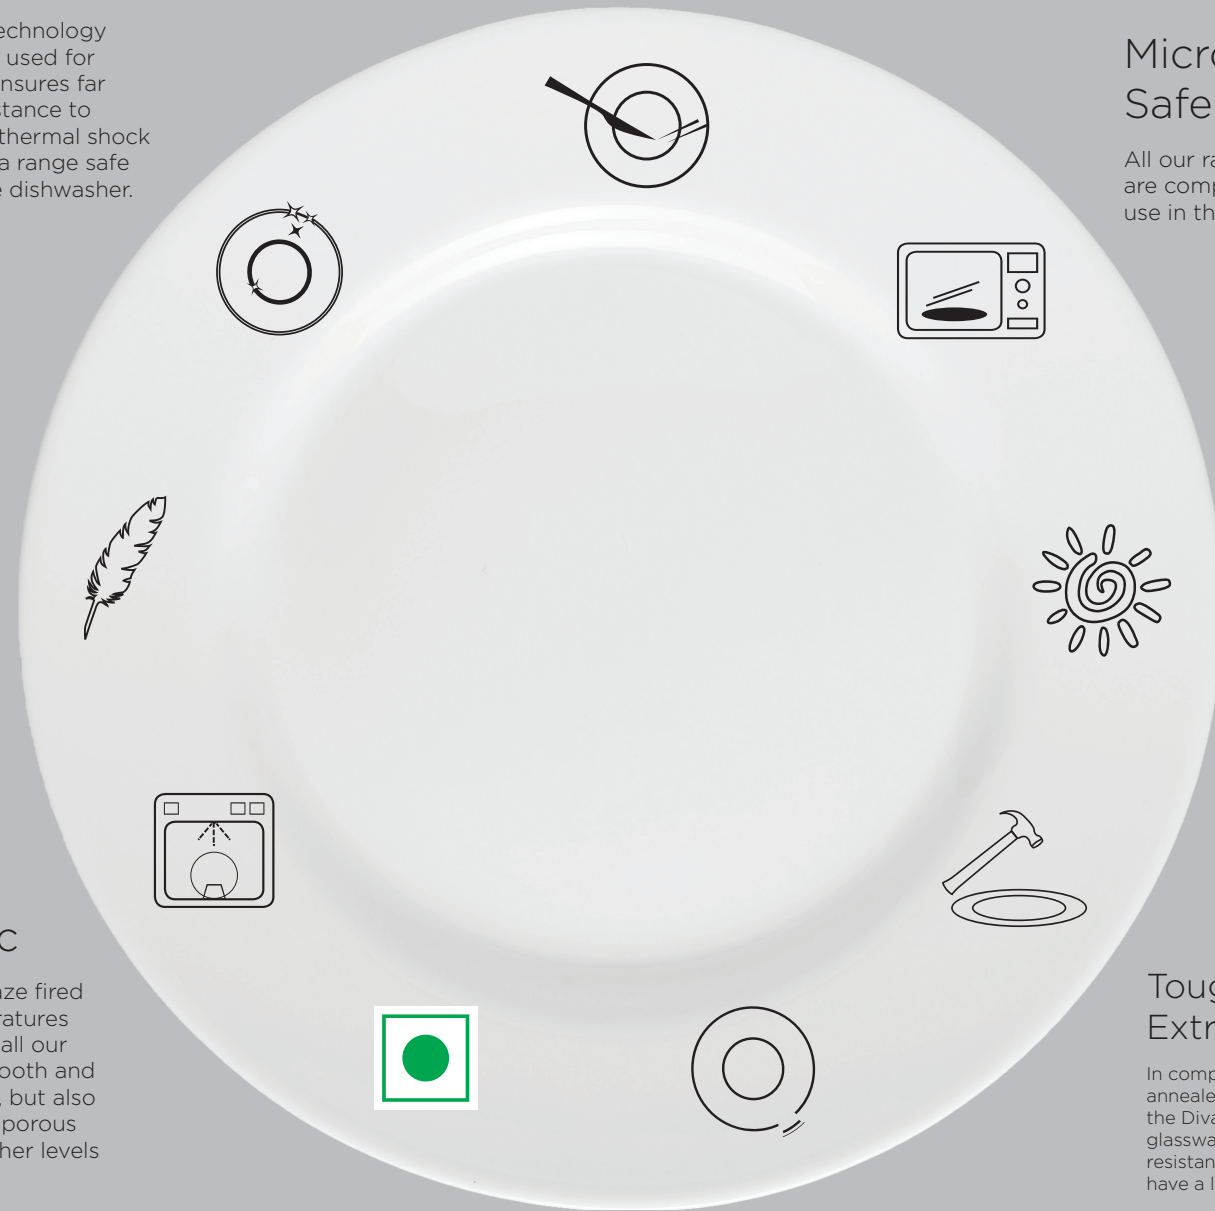

Dishwasher Safe

Advanced technology and process used for tempering ensures far greater resistance to impact and thermal shock to make Diva range safe to use in the dishwasher.

Scratch Resistance

The extraordinary glazing fired under highly controlled conditions ensures strong resistance to scratches and abrasions.

Microwave Safe

All our range of products are completely safe to use in the microwave.

Super Light

The European technology used to craft these products ensures much lighter and significantly thinner wares with almost zero surface porosity.

Super white

Enhanced whiteness is an outstanding feature with the Diva collection. We use the finest quality of chemical components to enhance the subtle glow of opal, making it whiter than ever.

100% Hygienic

The special glaze fired at high temperatures not only gives all our products a smooth and polished finish, but also ensures a non-porous surface for higher levels of hygiene.

Bone Ash Free

Our products are completely bone ash-free, meaning 100%-vegetarian.

Break Resistant

In an unlikely event of breakage, Diva tempered opal glassware shatters into harmless fragments, in contrast to the annealed glassware.

Toughened Extra Strong

In comparison to normal annealed glassware, the Diva tempered opal glassware has greater resistance to impact and have a longer usage life.

SOVRANA

—COLLECTION—

Inspired by elements of royalty from around the world, Sovrana, promises to transform every dining experience into a majestic banquet. From gilded filigree patterns on rich, regal backgrounds to consistent geometric shapes, each design evokes an aura of nobility, aristocracy & prestige.